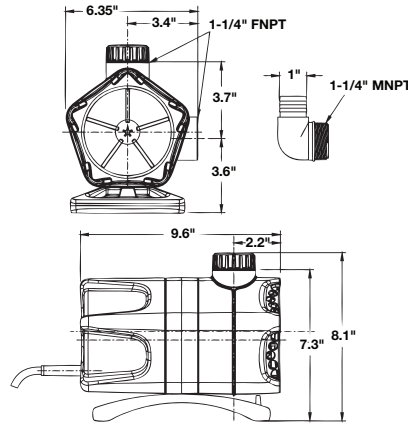

4280 GPH Waterfall Pump

Item No. 566407 Model WGP-95-PW

Shut Off	Watts/ Amps	Weight	Discharge	Cord (ft)
30.0	700/6.3	14.68	1-1/4" FNPT	16

3500 GPH Pond Pump

Item No. 566417 Model WGP-80-PW

Shut Off	Watts/ Amps	Weight	Discharge	Cord (ft)
29.0	675/6.3	14.68	1-1/4" FNPT	16

1900 GPH Pond Pump

Item No. 566409 Model WGP-65-PW

Shut Off	Watts/ Amps	Weight	Discharge	Cord (ft)
20.0	230/2.0	10.43	1-1/4" FNPT	16