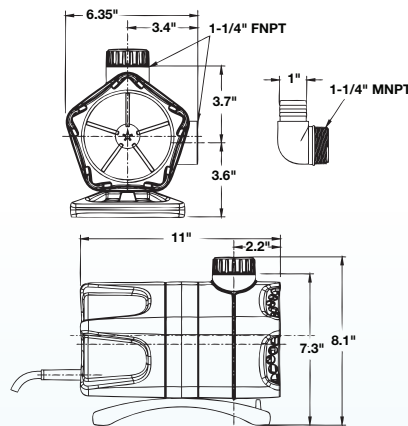

4280 GPH Waterfall Pump

Item No. 566407 Model WGP-95-PW

Shut Off	Watts/ Amps	Weight	Discharge	Cord (ft)
30.0	700/6.3	14.68	1-1/4" FNPT	16

3500 GPH Pond Pump

Item No. 566417 Model WGP-80-PW

Shut Off	Watts/ Amps	Weight	Discharge	Cord (ft)
29.0	675/6.3	14.68	1-1/4" FNPT	16

1900 GPH Pond Pump

Item No. 566409 Model WGP-65-PW

Shut Off	Watts/ Amps	Weight	Discharge	Cord (ft)
20.0	230/2.0	10.43	1-1/4" FNPT	16