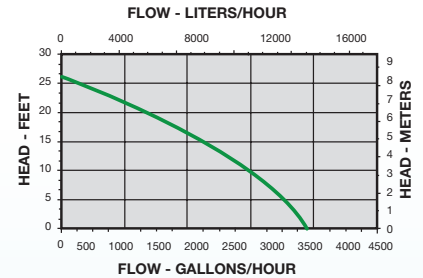

4280 GPH Waterfall Pump

Item No. 566407 Model WGP-95-PW

Shut Off	Watts/ Amps	Weight	Discharge	Cord (ft)
30.0	700/6.3	14.68	1-1/4" FNPT	16

3500 GPH Pond Pump

Item No. 566417 Model WGP-80-PW

Shut Off	Watts/ Amps	Weight	Discharge	Cord (ft)
29.0	675/6.3	14.68	1-1/4" FNPT	16

1900 GPH Pond Pump

Item No. 566409 Model WGP-65-PW

Shut Off	Watts/ Amps	Weight	Discharge	Cord (ft)
20.0	230/2.0	10.43	1-1/4" FNPT	16