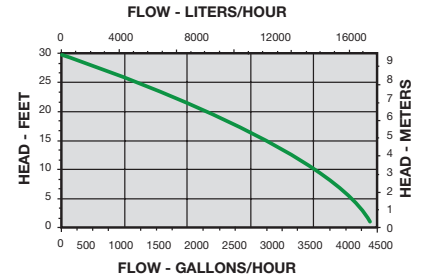

4280 GPH Waterfall Pump

Item No. 566407 Model WGP-95-PW

Shut Off	Watts/ Amps	Weight	Discharge	Cord (ft)
30.0	700/6.3	14.68	1-1/4" FNPT	16

3500 GPH Pond Pump

Item No. 566417 Model WGP-80-PW

Shut Off	Watts/ Amps	Weight	Discharge	Cord (ft)
29.0	675/6.3	14.68	1-1/4" FNPT	16

1900 GPH Pond Pump

Item No. 566409 Model WGP-65-PW

Shut Off	Watts/ Amps	Weight	Discharge	Cord (ft)
20.0	230/2.0	10.43	1-1/4" FNPT	16